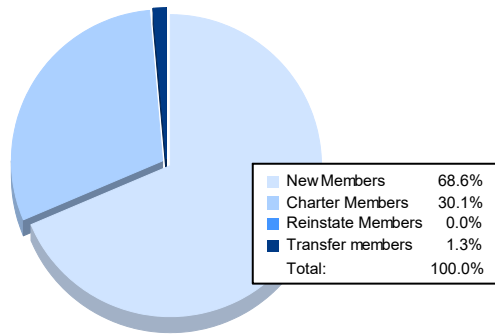

Year	New Clubs	Dropped Clubs	Gain/ Loss Clubs	New Members	Charter Members	Reinstate Members	Transfer Members	Total Member Added	Total Members Dropped	Gain/ Loss Members
2016-2017	1	5	-4	50	22	1	3	76	176	-100
2017-2018	0	1	-1	71	1	0	6	78	98	-20
2018-2019	0	3	-3	27	3	2	0	32	126	-94
2019-2020	0	1	-1	43	0	2	9	54	81	-27
2020-2021	2	1	1	105	46	0	2	153	100	53
<b>Average</b>	<b>1</b>	<b>2</b>	<b>-2</b>	<b>59</b>	<b>14</b>	<b>1</b>	<b>4</b>	<b>79</b>	<b>116</b>	<b>-38</b>

### Membership Composition June 2021 Cumulative